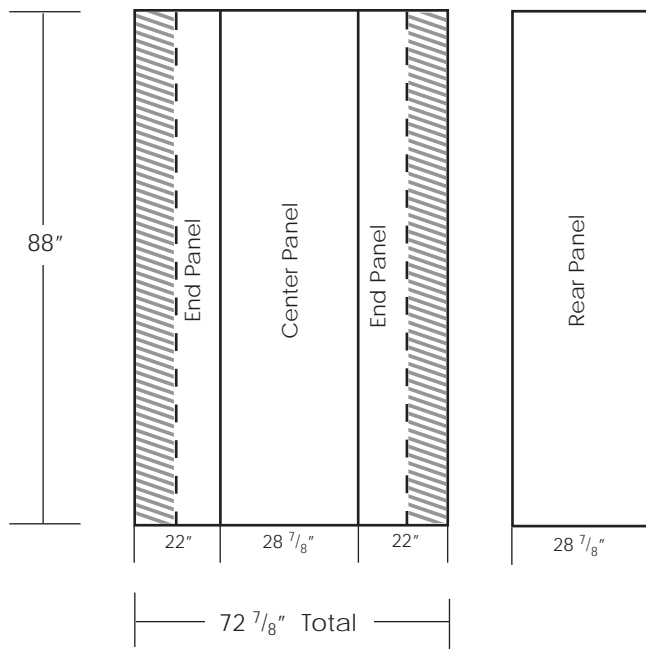

### Panel Dimensions

 Shaded area ~ 11" will not be visible from the front

\* Supply one single image. We will split it into separate panels if applicable

\*\* Add 1/2" bleed to all four sides

Send artwork via  
CD-ROM, DVD, FTP