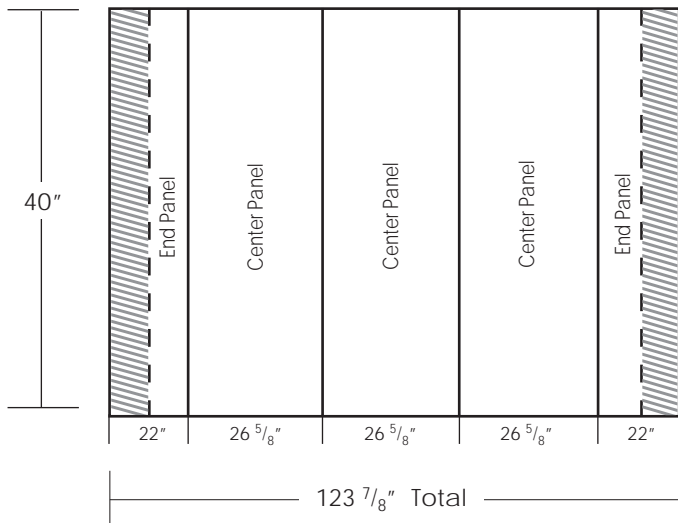

Panel Dimensions

 Shadowed area ~ 11" will not be visible from the front

* Supply one single image. We will split it into separate panels if applicable

** Add 1/2" bleed to all four sides

Send artwork via
CD-ROM, DVD, FTP