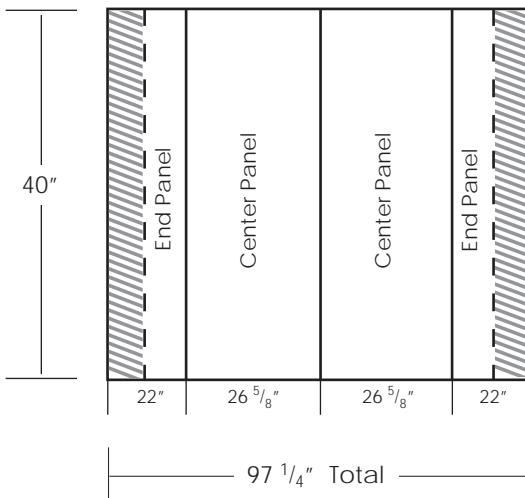

### Panel Dimensions

 Shaded area ~ 11" will not be visible from the front

\* Supply one single image. We will split it into separate panels if applicable

\*\* Add 1/2" bleed to all four sides

Send artwork via  
CD-ROM, DVD, FTP