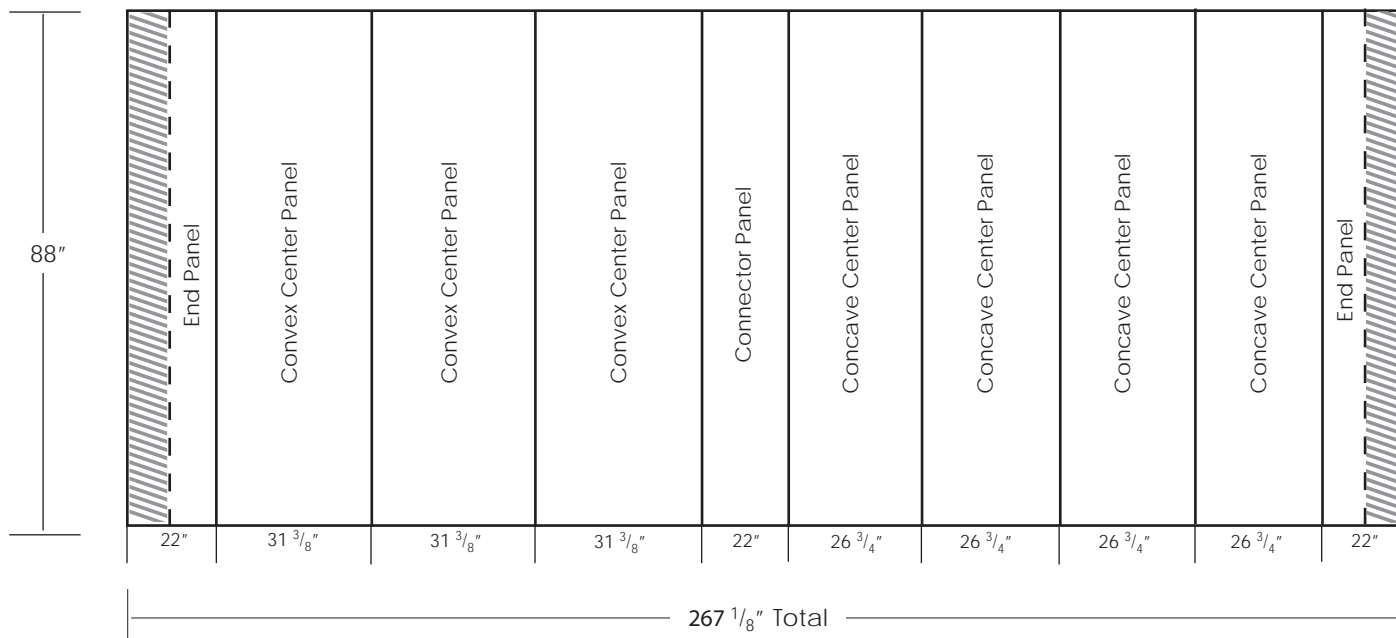

Panel Dimensions

Shadowed area ~ 11" will not be visible from the front

- * Supply one single image. We will split it into separate panels if applicable
- ** Add 1/2" bleed to all four sides

Send artwork via
CD-ROM, DVD, FTP