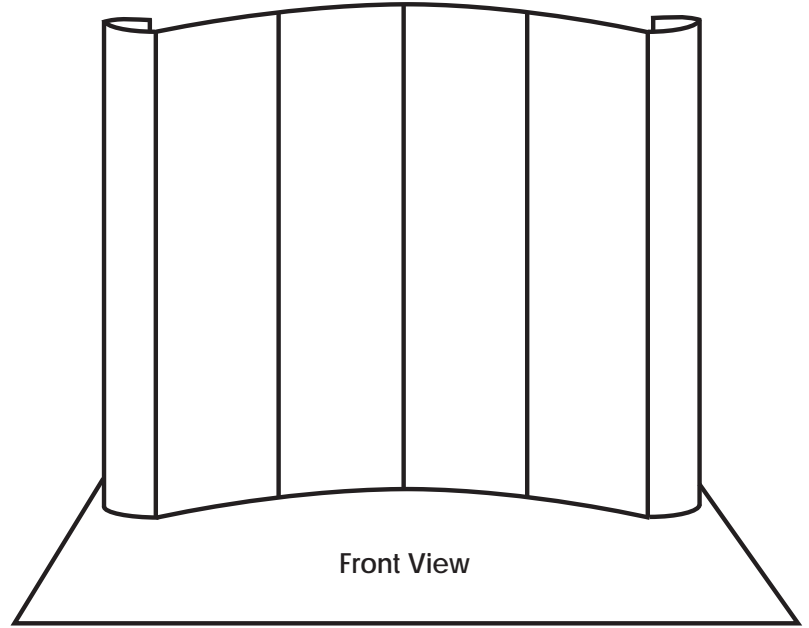

Top View

Front View

### Panel Dimensions

 Shaded area ~ 11" will not be visible from the front

\* Supply one single image. We will split it into separate panels if applicable

\*\* Add 1/2" bleed to all four sides

Send artwork via  
CD-ROM, DVD, FTP