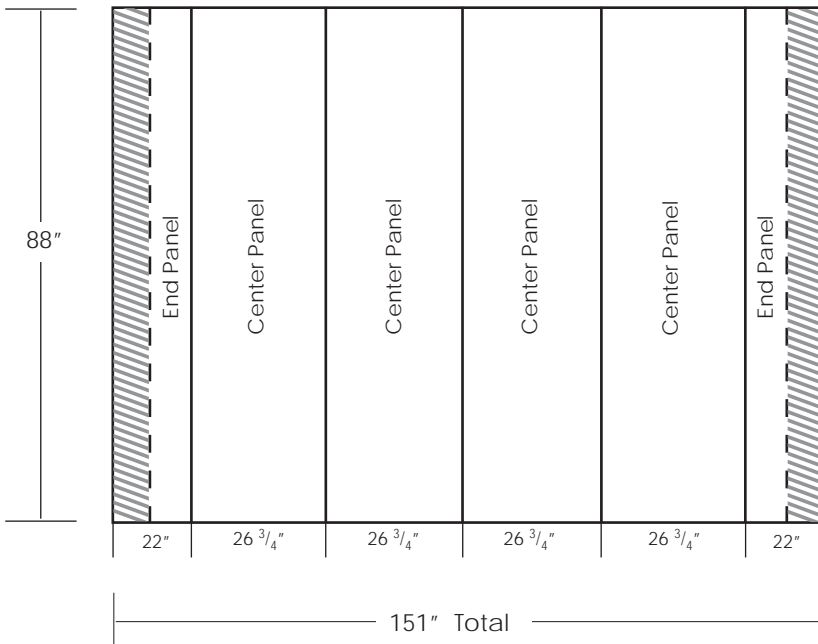

Top View

Front View

### Panel Dimensions

 Shaded area ~ 11" will not be visible from the front

\* Supply one single image. We will split it into separate panels if applicable

\*\* Add 1/2" bleed to all four sides

Send artwork via  
CD-ROM, DVD, FTP