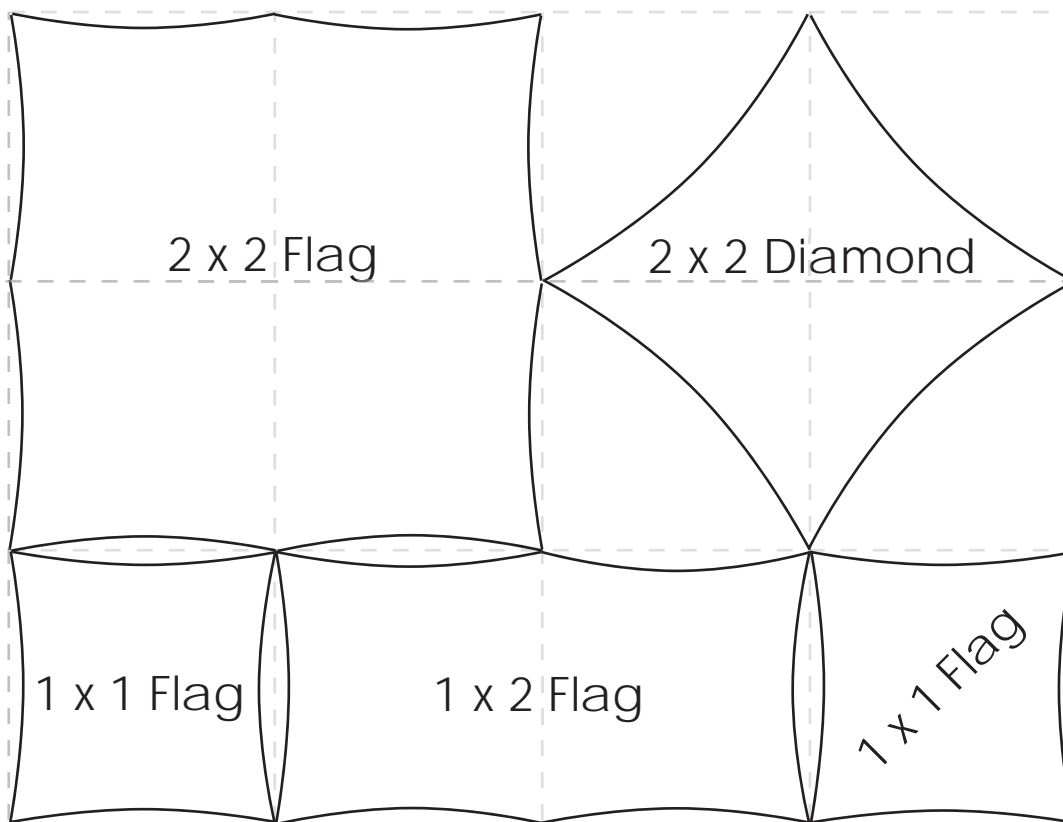

Front View

Panel Dimensions

1 x 1 Flag	26 1/2" x 26 1/2" (N.B. curved frame - 24 1/2" x 26 1/2")
1 x 2 (or 2 x 1) Flag	26 1/2" x 52" (N.B. Include 3 button holes per long side)
2 x 2 Flag	52" x 52" (N.B. Include 3 button holes per side)
2 x 2 Diamond	40" x 40"