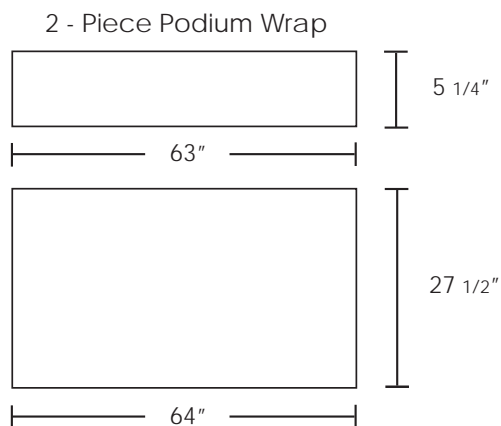

## Tall Expo Case

## MagnaPOP Oval Case

\* Supply one single image. We will split it into separate panels if applicable.

\*\* Add 1/2" bleed to all four sides.

**Send artwork via**  
CD-ROM, DVD, FTP

**Ftp site information**  
ftp://209.172.40.10/  
username: systems  
password: displays