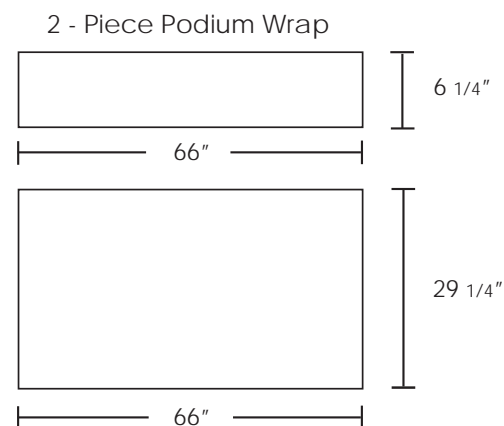

## Tall Expo Case

## MagnaPOP Oval Case

\* Supply one single image. We will split it into separate panels if applicable.

\*\* Add 1/2" bleed to all four sides.

**Send artwork via**  
CD-ROM, DVD, FTP

**Ftp site information**  
ftp://209.172.40.10/  
username: systems  
password: displays