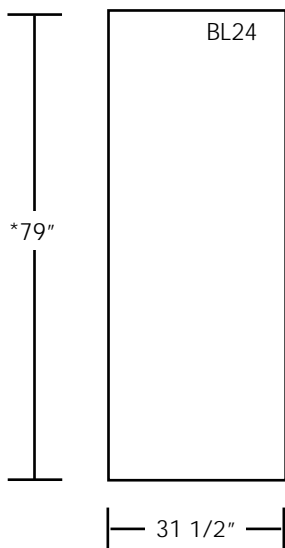

LiteBanner (Sizes 23", 33", 39", 47")

* Telescopic pole min. height: 60"

Indoor X-Ban (Size 31")

* Min. height: 66"

Tripod (Size 39" max. x 108" max.)

* Telescopic pole min. height: 40"

Send artwork via
CD-ROM, DVD, FTP

If color matching is critical, please provide us with specific PMS colors or a spot color. Additional color matching charges may apply.

Color matching can not be guaranteed.

Bamboo LiteBanner (Size 31")