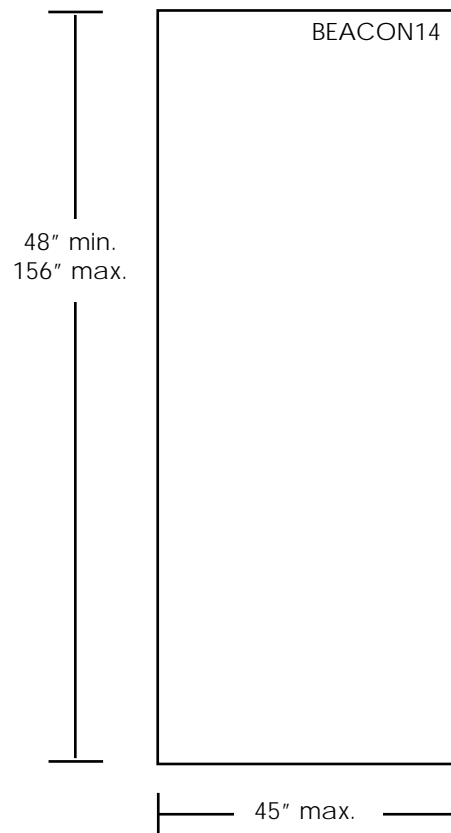

Bamboo LiteBanner (Size 31")

Beacon

Scrolling Banner

Add 1" bottom bleed
for Scrolling Banner

Outdoor X-Ban

**NB: No extra bottom bleed necessary for
Bamboo LiteBanner, Outdoor X-Ban and
Beacon banner stands**

Send artwork via
CD-ROM, DVD, FTP

Ftp site information
ftp://209.172.40.10/
username: systems
password: displays

Please contact sales@pop-displays.com or call 1-888-POP-IT-UP when transferring files to ftp site

Graphic specifications

Use CMYK color profile.

Tiff files without layers are preferred. High-resolution .pdf, .ai or .psd files are also accepted.

Supply all fonts or convert text to outlines if supplying .ai or .psd files.

Artwork should be a minimum of 100 dpi at 100% print size.

If color matching is critical, please provide us with specific PMS colors or a spot color. Additional color matching charges may apply.

Color matching can not be guaranteed.