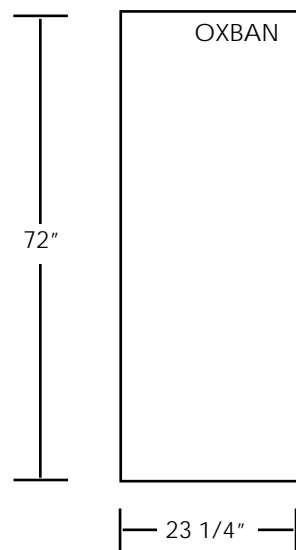

Beacon

Scrolling Banner

Add 1" bottom bleed
for Scrolling Banner

Outdoor X-Ban

**NB: No extra bottom bleed necessary for
Bamboo LiteBanner, Outdoor X-Ban and
Beacon banner stands**

Send artwork via
CD-ROM, DVD, FTP