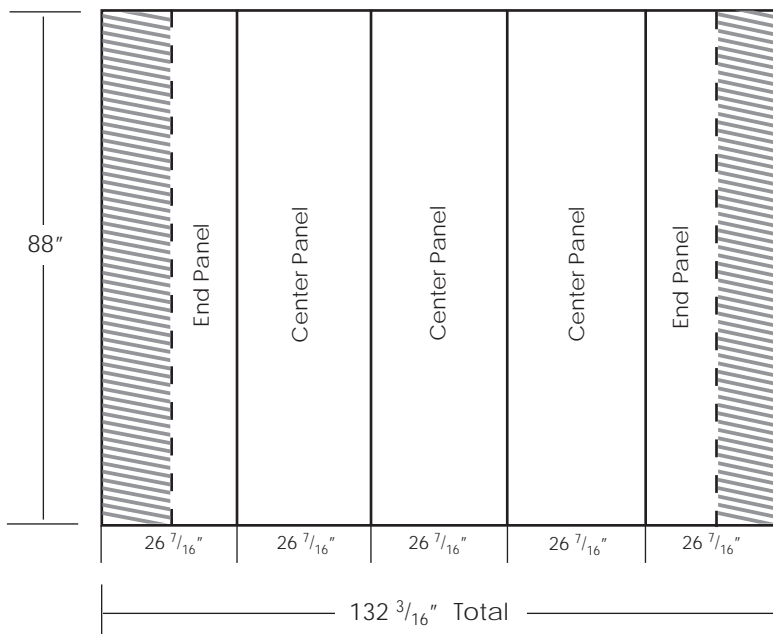

Top View

Front View

Panel Dimensions

 Shaded area **~ 13"** will not be visible from the front

* Supply one single image. We will split it into separate panels if applicable

** Add 1/2" bleed to all four sides