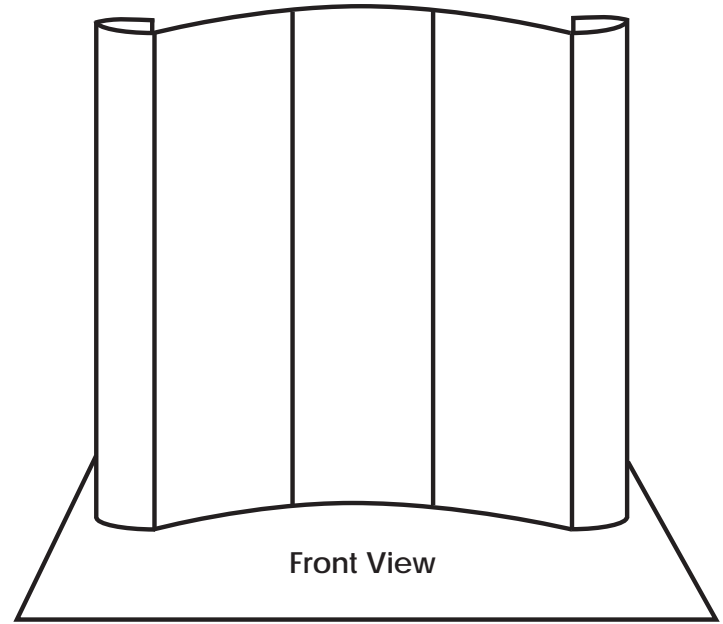

Top View

Front View

Panel Dimensions

 Shaded area **~ 13"** will not be visible from the front

* Supply one single image. We will split it into separate panels if applicable

** Add 1/2" bleed to all four sides