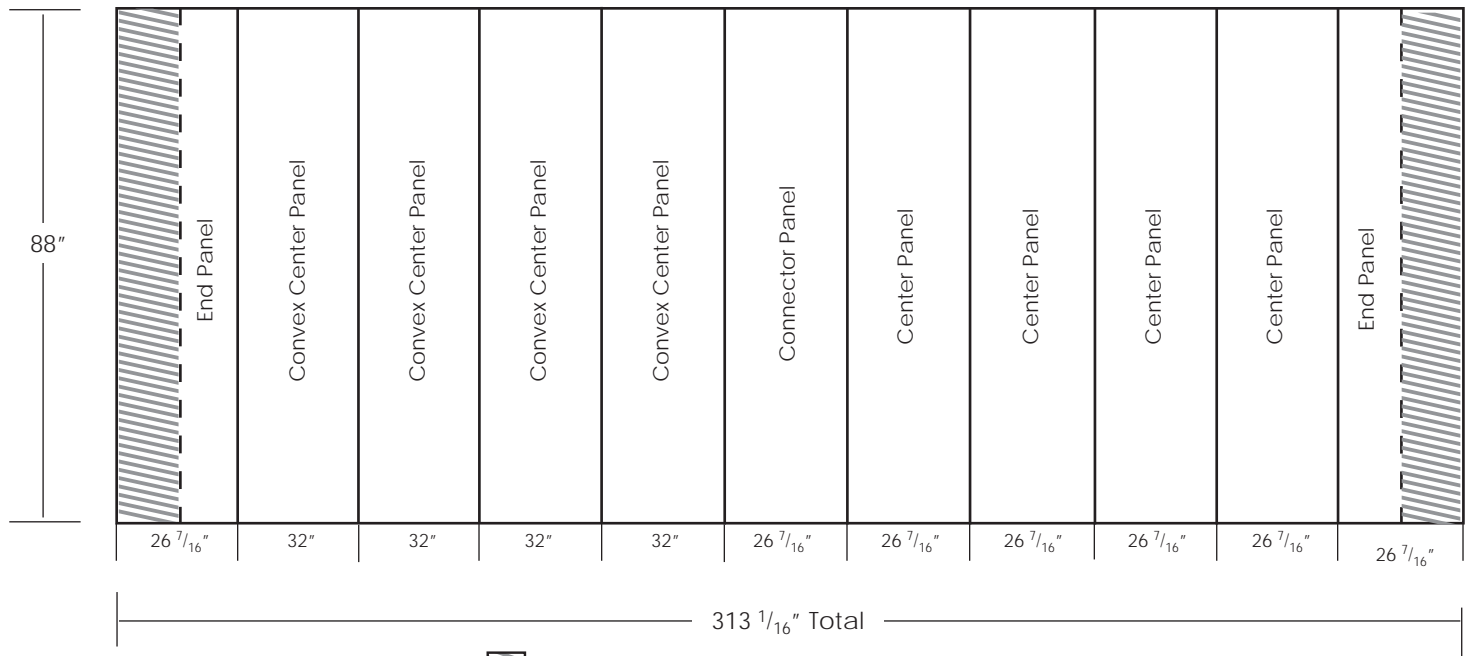

Panel Dimensions

 Shadowed area ~ 13" will not be visible from the front

* Supply one single image. We will split it into separate panels if applicable

** Add 1/2" bleed to all four sides

Send artwork via
CD-ROM, DVD, FTP