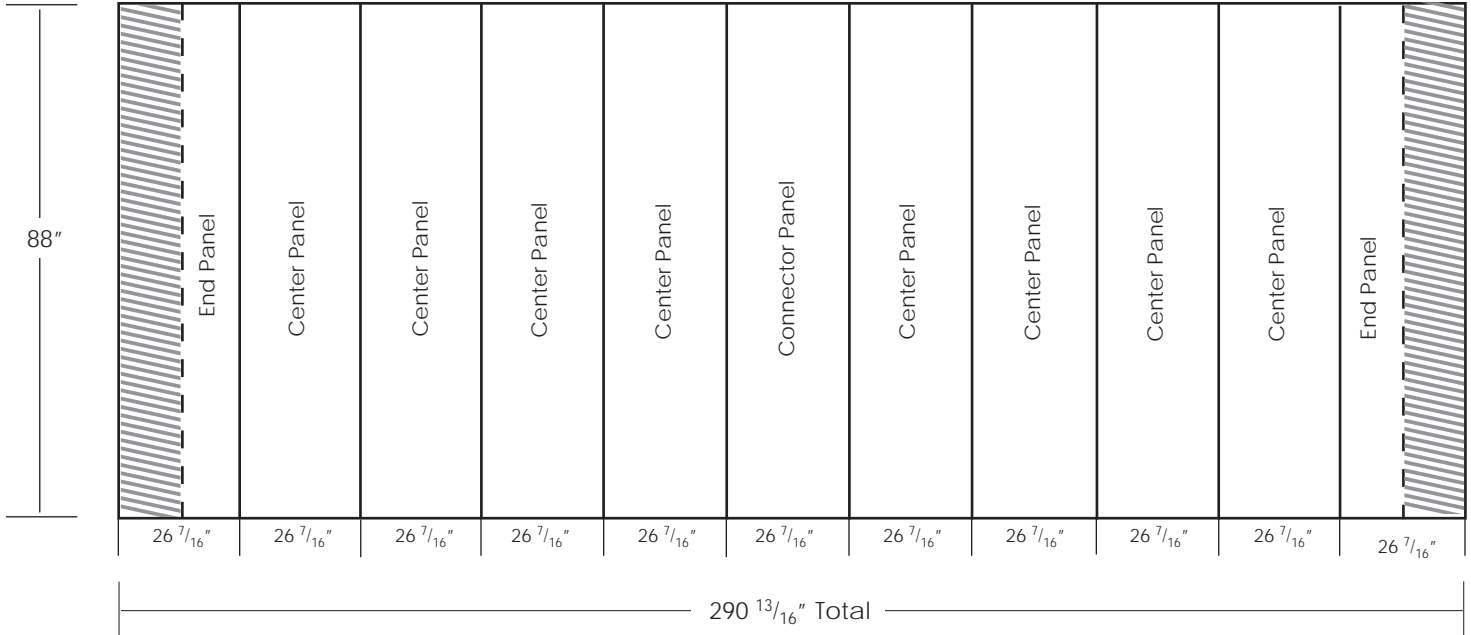

Panel Dimensions

 Shadowed area ~ 13" will not be visible from the front.

- * Supply one single image. We will split it into separate panels if applicable
- ** Add 1/2" bleed to all four sides

Send artwork via
CD-ROM, DVD, FTP