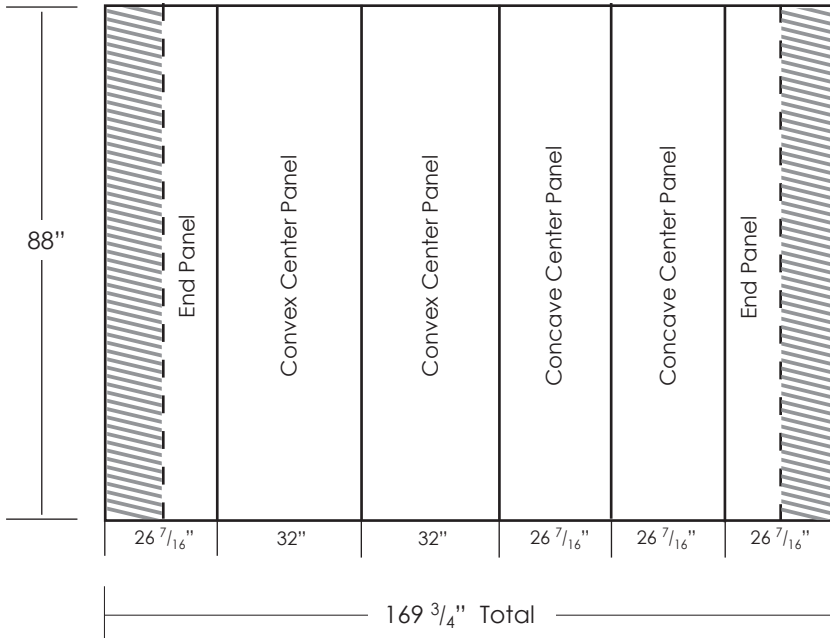

### Panel Dimensions

 Shaded area **~ 11"** will not be visible from the front.

\* Supply one single image. We will split it into separate panels if applicable

\*\* Add 1/2" bleed to all four sides

**Send artwork via**  
CD-ROM, DVD, FTP

Artwork should be a minimum of 100 dpi at 100% print size.

If color matching is critical, please provide us with specific PMS colors or a spot color. Additional color matching charges may apply.

Color matching can not be guaranteed.