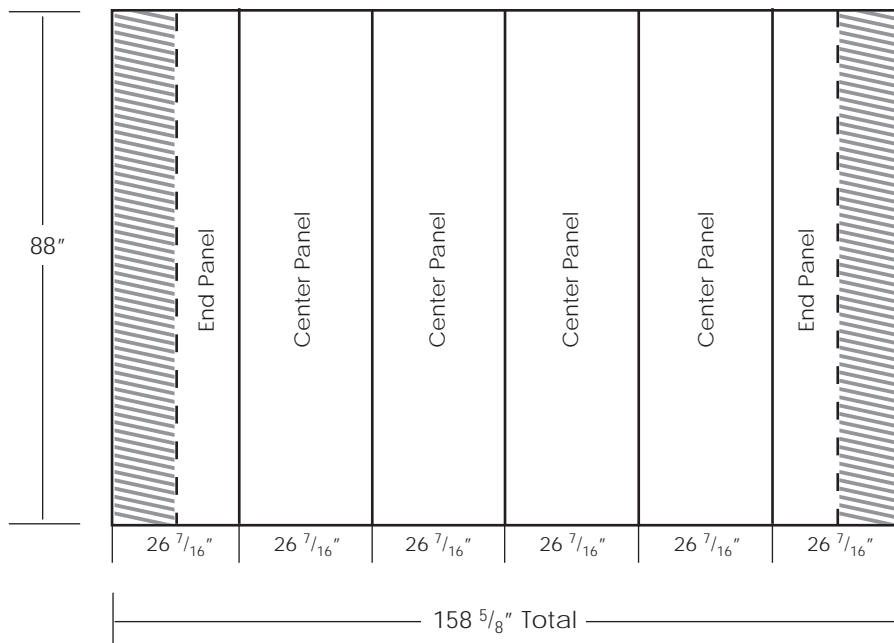

### Panel Dimensions

 Shaded area ~ 13" will not be visible from the front

\* Supply one single image. We will split it into separate panels if applicable

\*\* Add 1/2" bleed to all four sides

**Send artwork via**  
CD-ROM, DVD, FTP