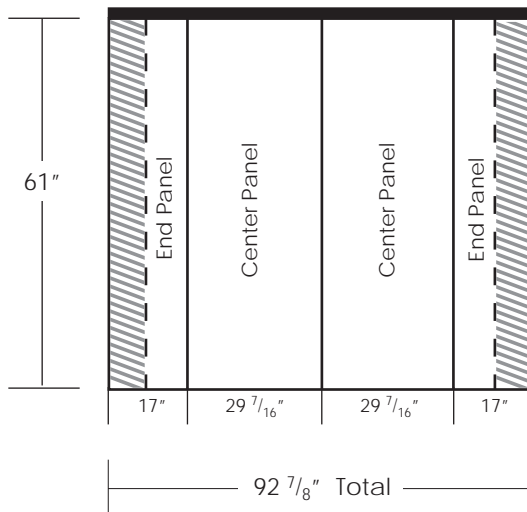

Panel Dimensions

 Shaded area $\sim 8 \frac{1}{2}"$ will not be visible from the front

- * Supply one single image. We will split it into separate panels if applicable
- ** If top stiffeners are **hidden**, total panel height should be 62"
- *** Add 1/2" bleed to all four sides