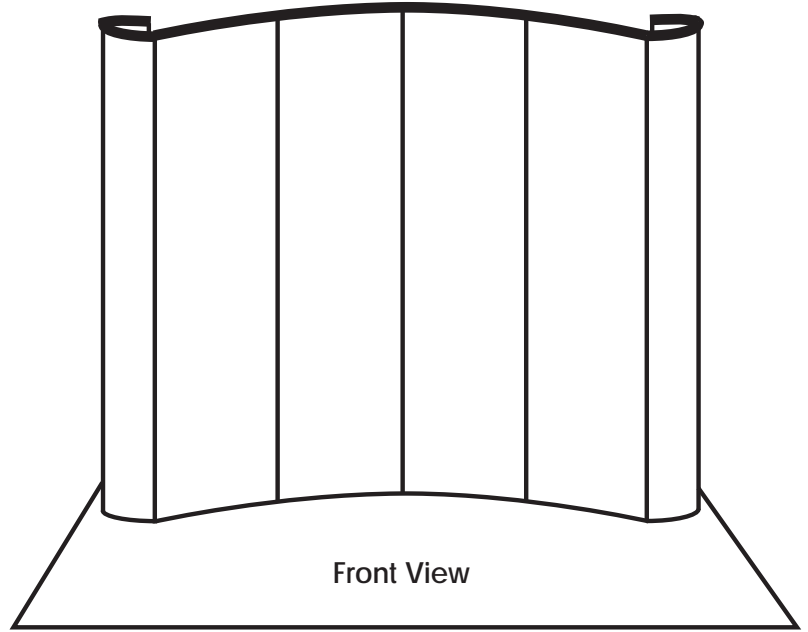

Top View

Front View

Panel Dimensions

 Shadowed area $\sim 8 \frac{1}{2}''$ will not be visible from the front

- * Supply one single image. We will split it into separate panels if applicable
- ** If top stiffeners are **hidden**, total panel height should be $92 \frac{3}{4}''$
- *** Add $\frac{1}{2}''$ bleed to all four sides