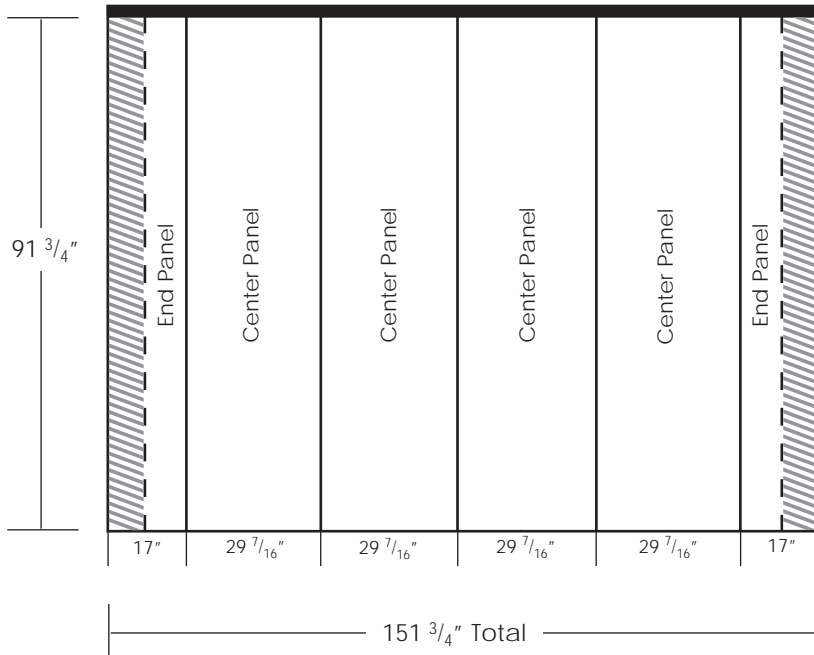

Top View

Front View

Panel Dimensions

 Shadowed area $\sim 8 \frac{1}{2}''$ will not be visible from the front

- * Supply one single image. We will split it into separate panels if applicable
- ** If top stiffeners are **hidden**, total panel height should be $92 \frac{3}{4}''$
- *** Add $\frac{1}{2}''$ bleed to all four sides