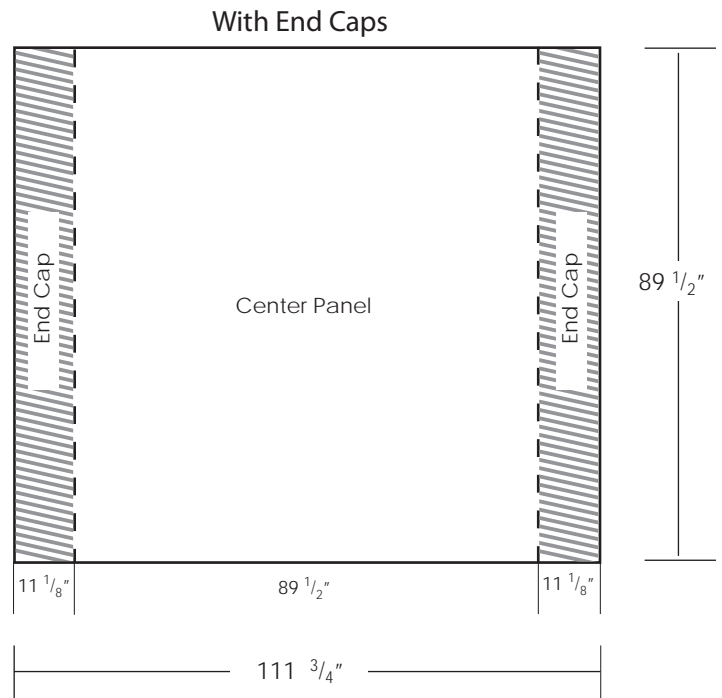

Panel Dimensions

 Shaded area will not be visible from the front

** Add 1/2" bleed to all four sides

Send artwork via
CD-ROM, DVD, FTP

Ftp site information
ftp://209.172.40.10/
username: systems
password: displays