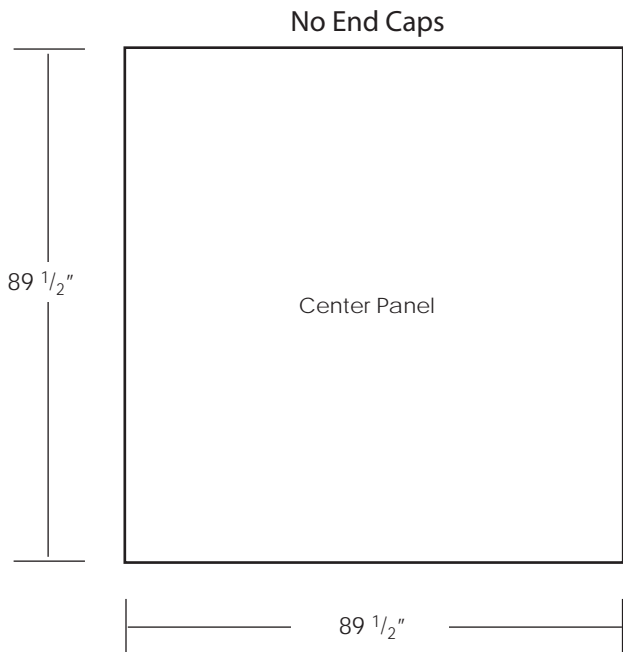

Panel Dimensions

 Shaded area will not be visible from the front

** Add 1/2" bleed to all four sides

Send artwork via
CD-ROM, DVD, FTP

Ftp site information
ftp://209.172.40.10/
username: systems
password: displays