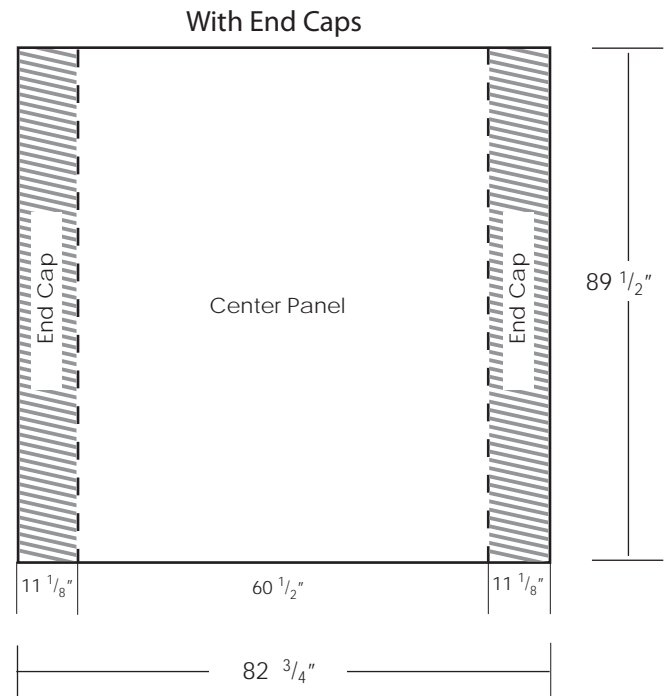

Panel Dimensions

 Shaded area will not be visible from the front

** Add 1/2" bleed to all four sides

Send artwork via
CD-ROM, DVD, FTP

Ftp site information
ftp://209.172.40.10/
username: systems
password: displays