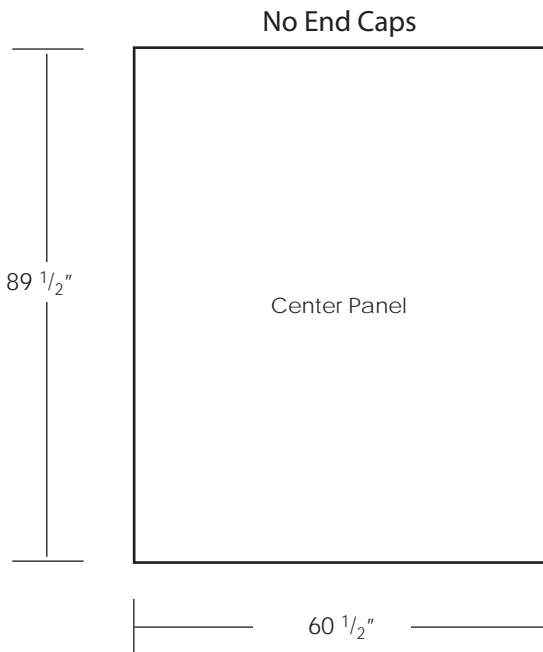

Panel Dimensions

 Shaded area will not be visible from the front

** Add 1/2" bleed to all four sides

Send artwork via
CD-ROM, DVD, FTP

Ftp site information
ftp://209.172.40.10/
username: systems
password: displays