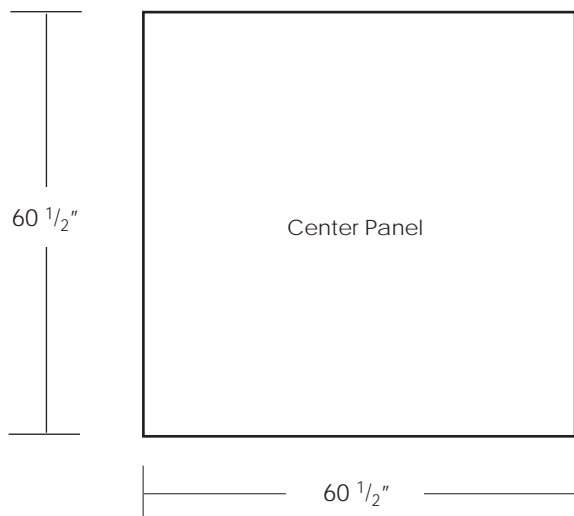

Panel Dimensions

No End Caps

With End Caps

 Shaded area will not be visible from the front

* Add 1/2" bleed to all four sides

Send artwork via
CD-ROM, DVD, FTP

Ftp site information

ftp://209.172.40.10/