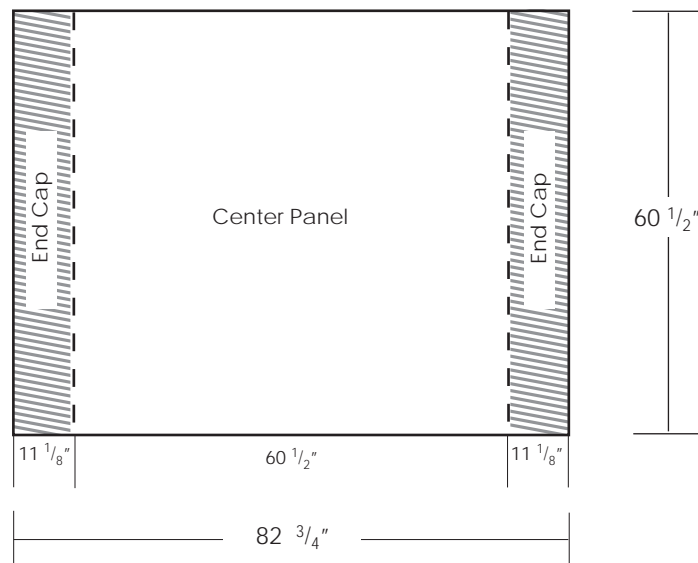

Panel Dimensions

No End Caps

With End Caps

 Shaded area will not be visible from the front

* Add 1/2" bleed to all four sides

Send artwork via
CD-ROM, DVD, FTP

Ftp site information

ftp://209.172.40.10/