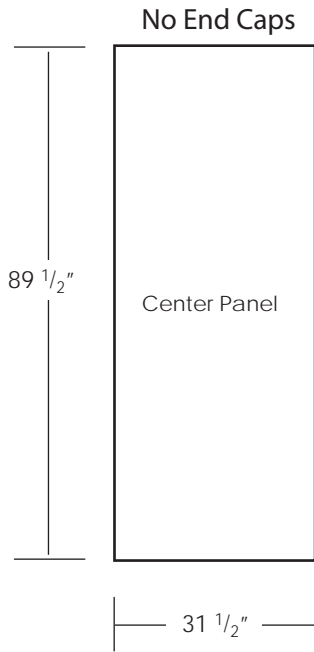

Panel Dimensions

 Shaded area will not be visible from the front

* Add 1/2" bleed to all four sides

Send artwork via
CD-ROM, DVD, FTP

Ftp site information
ftp://209.172.40.10/
username: systems
password: displays