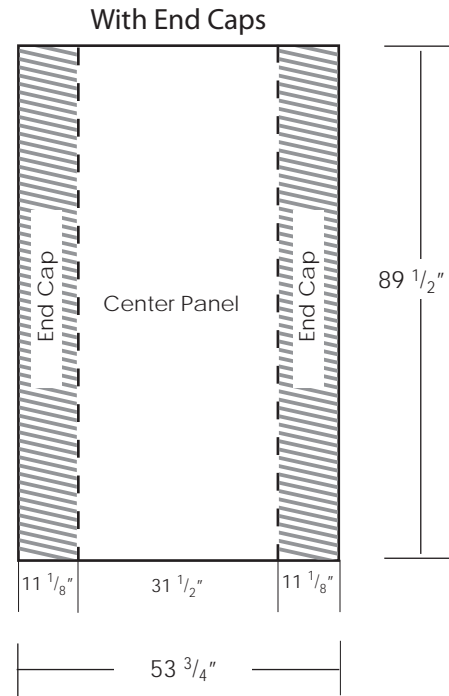

Panel Dimensions

 Shaded area will not be visible from the front

* Add 1/2" bleed to all four sides

Send artwork via
CD-ROM, DVD, FTP

Ftp site information
ftp://209.172.40.10/
username: systems
password: displays