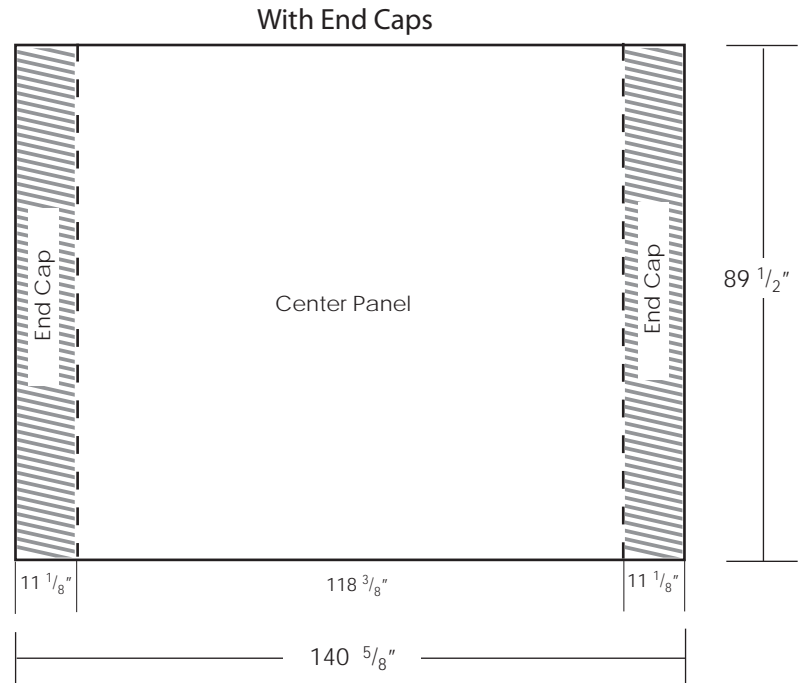

Top View

Panel Dimensions

 Shaded area will not be visible from the front.

** Add 1/2" bleed to all four sides

Send artwork via
CD-ROM, DVD, FTP

Ftp site information
ftp://209.172.40.10/
username: systems
password: displays