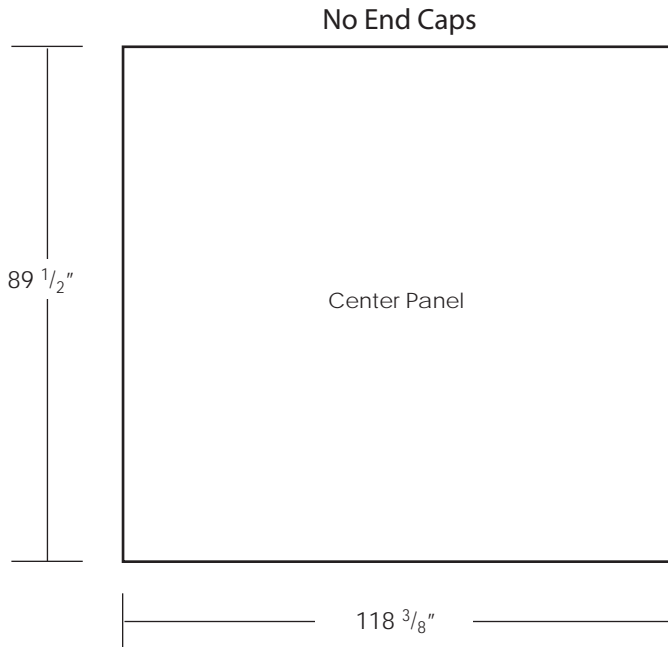

Top View

Panel Dimensions

 Shaded area will not be visible from the front.

** Add 1/2" bleed to all four sides

Send artwork via
CD-ROM, DVD, FTP

Ftp site information
ftp://209.172.40.10/
username: systems
password: displays