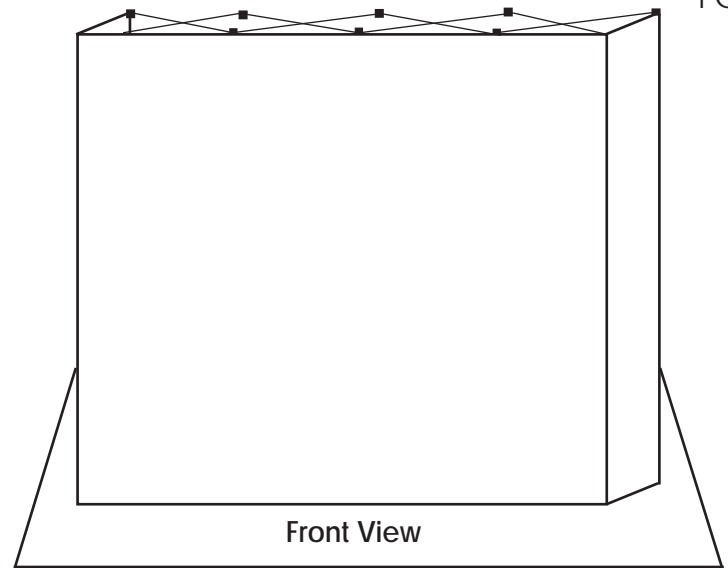

Top View

Panel Dimensions

 Shaded area will not be visible from the front.

** Add 1/2" bleed to all four sides

Send artwork via
CD-ROM, DVD, FTP

Ftp site information
ftp://209.172.40.10/
username: systems
password: displays