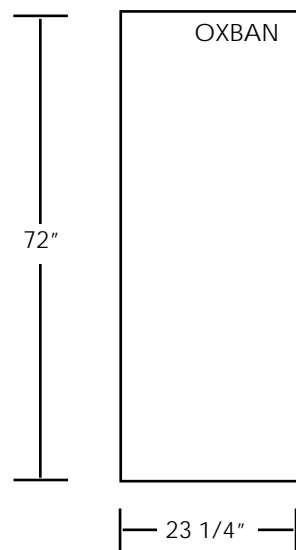

Beacon

Scrolling Banner

Add 1" bottom bleed
for Scrolling Banner

Outdoor X-Ban

NB: No extra bottom bleed necessary for Bamboo LiteBanner, Outdoor X-Ban and Beacon banner stands

Send artwork via
CD-ROM, DVD, FTP