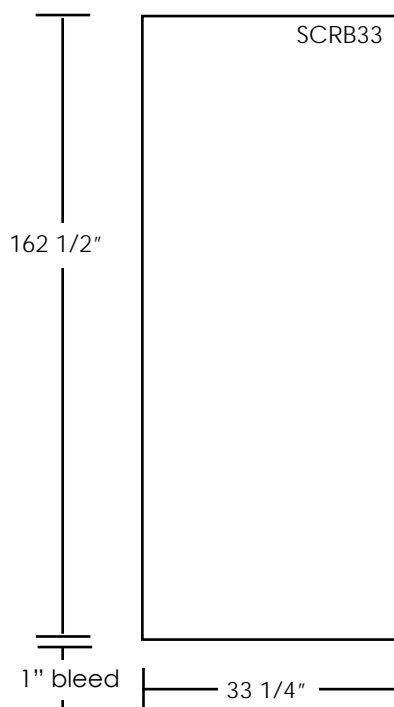

Scrolling Banner

Add 1" bottom bleed
for Scrolling Banner